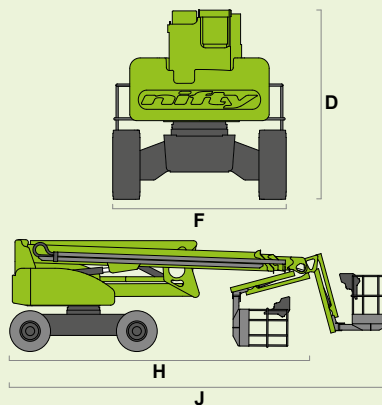

SiOPS® Gen² Hybrid
Niftylink®

niftylift.com.au

11 Kennington Drive Tomago NSW 2322

02 4964 9765 or 1300 4 NIFTY

sales@niftylift.com.au