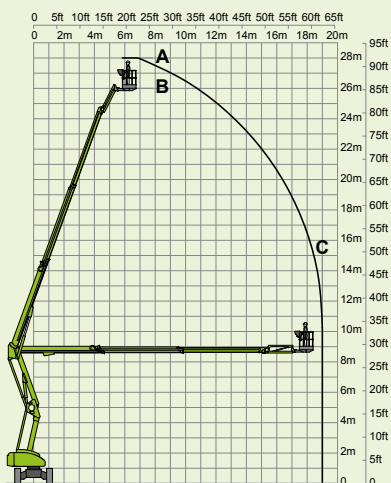

SiOPS® Gen² Hybrid
Niftylink®

niftylift.com.au

11 Kennington Drive Tomago NSW 2322

02 4964 9765 or 1300 4 NIFTY

sales@niftylift.com.au